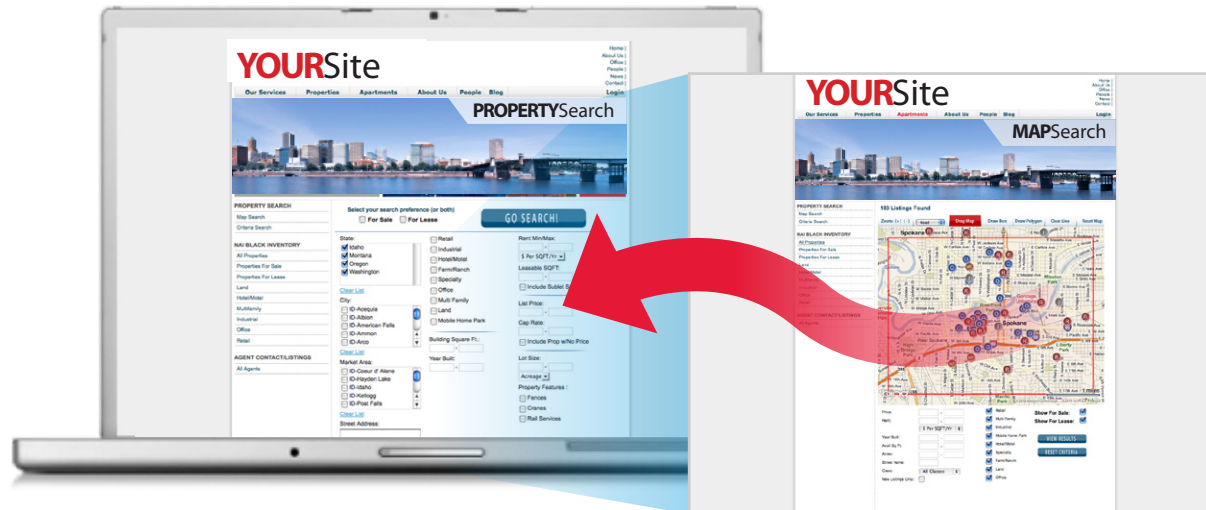

Power up your site with integrated property search tools!

CARETS Commercial IDX Link

CARETS Commercial IDX Link

Agent
\$25.00

Office
\$25.00

Area Wide Inventory	✓	✓
Properties for Sale	✓	✓
Properties for Lease	✓	✓
Property Detail Pages	✓	✓
Digital Docs: Flyers, Plot Plans, etc.	✓	✓
Video Tours of Properties	✓	✓
Property Maps	✓	✓
Site-Specific Area Demographics	✓	✓
Inventory List	✓	✓
Criteria Search	✓	✓
Broker Directory	✓	✓

CARETS Commercial IDX Link does all the work for you!

Now that your listings are on caretscommercial.com, take advantage of our new **CARETS Commercial IDX Link** tool which allows you to push all of your listings over to your personal website. And, you can now choose to add area wide inventory for the same low monthly fee. Your client will never have to leave your site, gaining better exposure for your services!